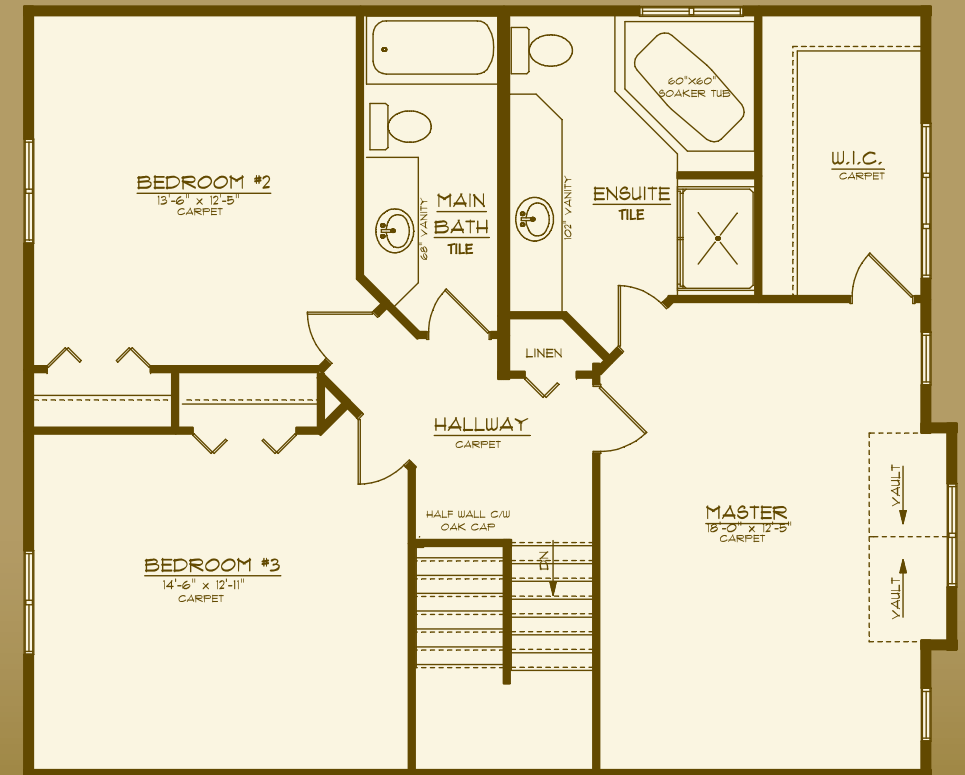

Jacobs Trail Estates

The Tempest

Square Footage: 2,030

Bedrooms: 3

Bathrooms: 2.5

Storeys: 2

Lot Width: 46 ft.

3 Bedroom, 2 storey, double garage,
2 1/2 baths, foyer walk-in closet,
main floor laundry/mud, oversized
second floor bedrooms.

Division of Werner Bromberg Ltd.

www.bromberghomes.com

Jacobs Trail
Estates

The Tempest

Square Footage: 2,030

Bedrooms: 3

Bathrooms: 2.5

Storeys: 2

Lot Width: 46 ft.

Main Floor 977 Sq. Ft.

Upper Floor 1,053 Sq. Ft.

www.bromberghomes.com

All drawings are artist concepts of the final product and may be revised and/or improved as necessitated by Architectural controls. All floor plans are approximate dimensions. Floor areas shown include "open to below" but do not include garage or basement areas. E. & O. E.